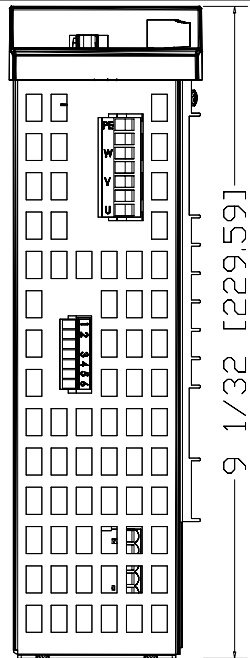

2 43/64 [67.97]

7 1/2 [190.50]

9 1/32 [229.59]

2097-V32PR0  
Kinetix 300 EtherNet/IP  
Indexing Servo Drive  
240V AC Single-Phase  
with Integrated AC (EMC)  
Line Filter, 400 Watts