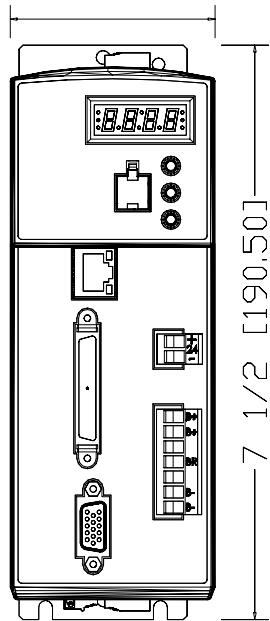

2 43/64 [67.97]

7 1/2 [190.50]

9 1/32 [229.59]

2097-V32PR0  
Kinetix 300 EtherNet/IP  
Indexing Servo Drive  
240V AC Single-Phase  
with Integrated AC (EMC)  
Line Filter, 400 Watts