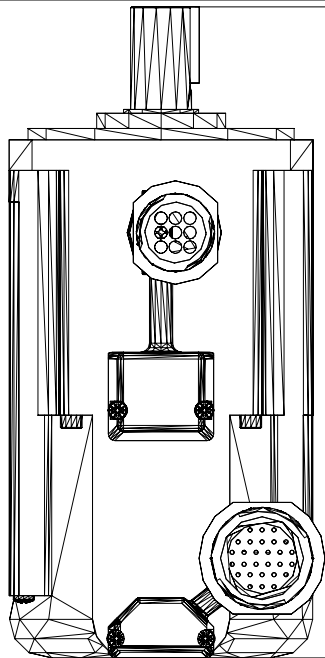

83.13 [3 17/64]

177.56 [6 63/64]

171.26 [6 3/4]

TLY-A2530P-HJ64AA  
Servo Motor, NEMA 34,  
5000 rpm, Incremental  
Encoder (2000 lines), IP65  
housing, w/Brake