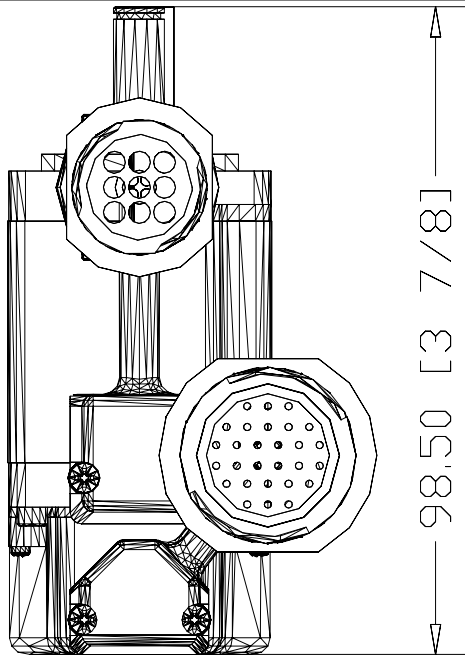

56.12 [2 13/64]

137.64 [5 27/64]

98.50 [3 7/8]

TLY-A130T-HJ62AA

Servo Motor, NEMA 17,
6000 rpm, Incremental
Encoder (2000 lines), IP65
housing