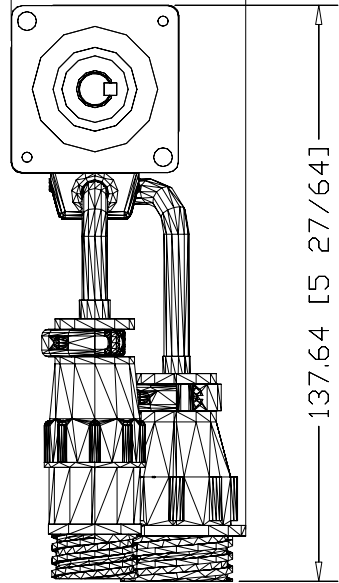

56.12 [2 13/64]

137.64 [5 27/64]

98.50 [3 7/8]

TLY-A130T-HJ62AA

Servo Motor, NEMA 17,
6000 rpm, Incremental
Encoder (2000 lines), IP65
housing