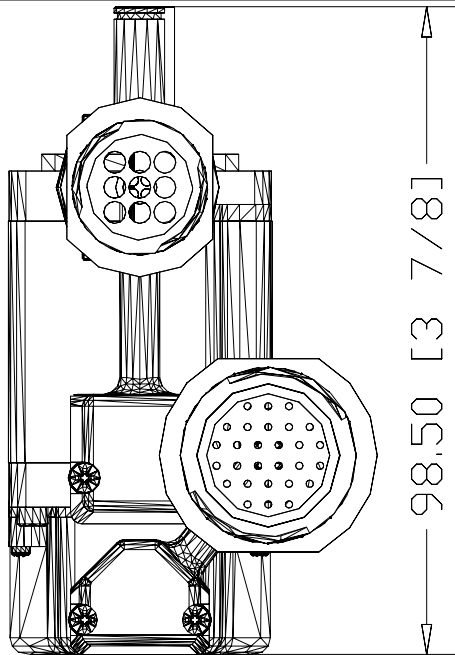

56.12 [2 13/64]

137.64 [5 27/64]

98.50 [3 7/8]

TLY-A130P-BJ62AA

Servo Motor, NEMA 17,  
5000 rpm, Absolute  
Encoder, Battery-Backed,  
Multi-Turn, IP65 housing