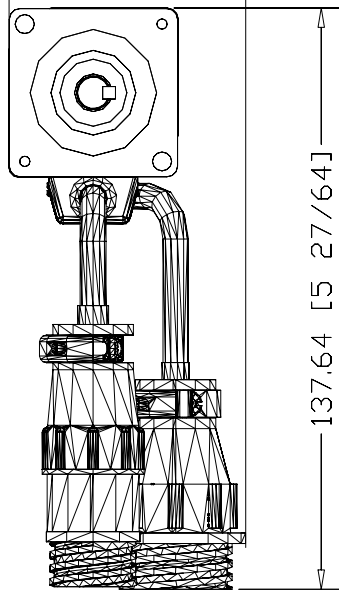

56.12 [2 13/64]

137.64 [5 27/64]

98.50 [3 7/8]

TLY-A130P-BJ62AA

Servo Motor, NEMA 17,  
5000 rpm, Absolute  
Encoder, Battery-Backed,  
Multi-Turn, IP65 housing