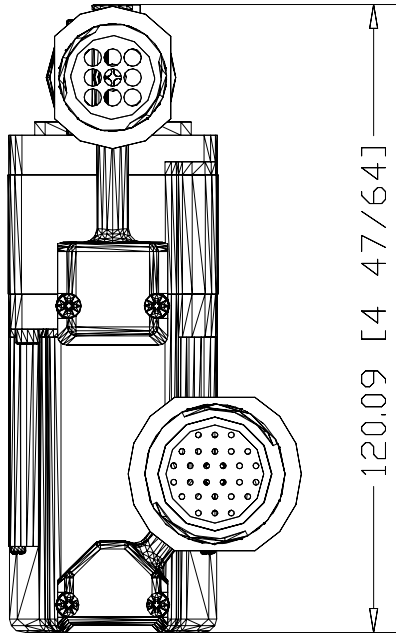

56.12 [2 13/64]

137.64 [5 27/64]

120.09 [4 47/64]

TLY-A120T-HJ64AA

Servo Motor, NEMA 17,
6000 rpm, Incremental
Encoder (2000 lines), IP65
housing, w/Brake