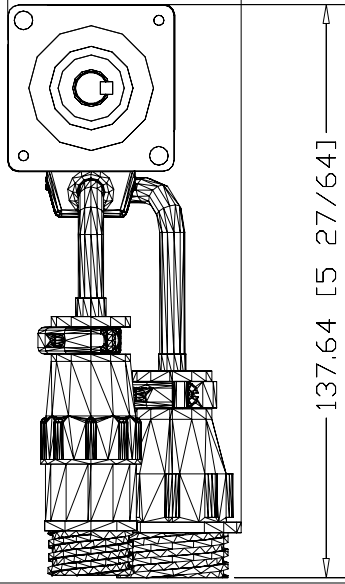

56.12 [2 13/64]

137.64 [5 27/64]

120.09 [4 47/64]

TLY-A120T-HJ64AA

Servo Motor, NEMA 17,
6000 rpm, Incremental
Encoder (2000 lines), IP65
housing, w/Brake