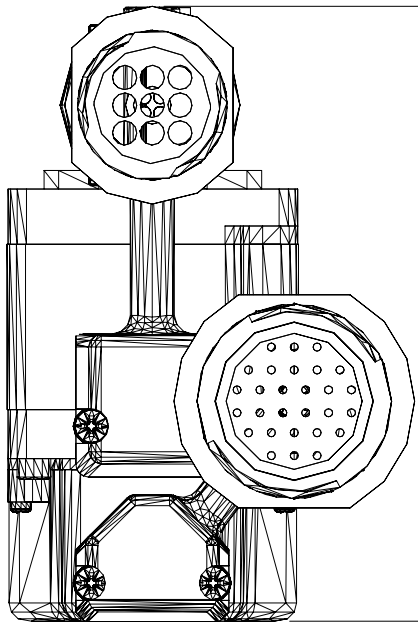

56.12 [2 13/64]

137.64 [5 27/64]

84.66 [3 21/64]

TLY-A120T-HJ62AA

Servo Motor, NEMA 17,
6000 rpm, Incremental
Encoder (2000 lines), IP65
housing