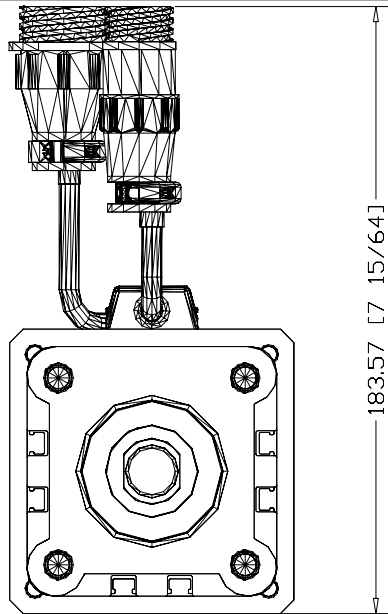

86.00 [3 25/64]

TLAR-A3600H-B4A  
TL Series Electric  
Cylinder, 63 Frame size,  
600mm stroke