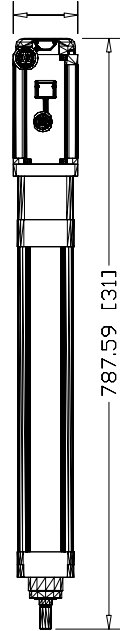

86.00 [3 25/64]

TLAR-A3300H-B4A  
TL Series Electric  
Cylinder, 63 Frame size,  
300mm stroke