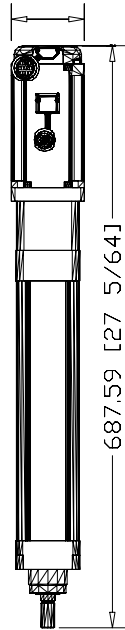

86.00 [3 25/64]

TLAR-A3200H-B4A
TL Series Electric
Cylinder, 63 Frame size,
200mm stroke