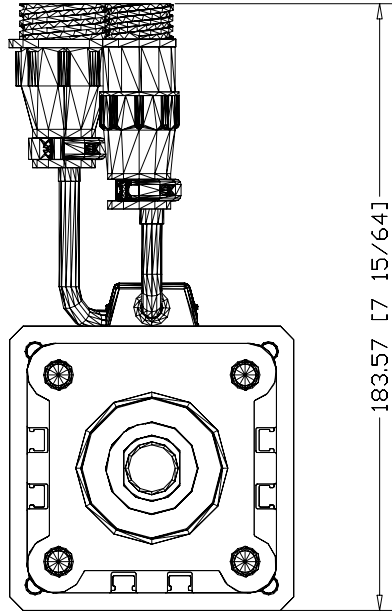

86.00 [3 25/64]

TLAR-A3100H-B4A
TL Series Electric
Cylinder, 63 Frame size,
200mm stroke