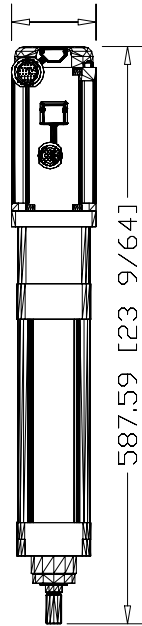

86.00 [3 25/64]

TLAR-A3100H-B4A
TL Series Electric
Cylinder, 63 Frame size,
200mm stroke