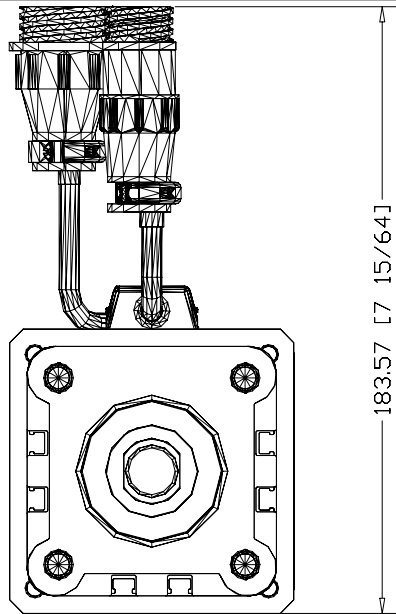

86.00 [3 25/64]

TLAR-A3300E-B4A
TL Series Electric
Cylinder, 63 Frame size,
300mm stroke