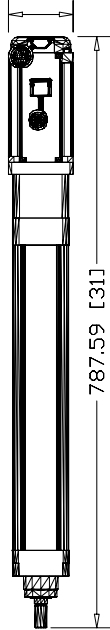

86.00 [3 25/64]

TLAR-A3300E-B4A
TL Series Electric
Cylinder, 63 Frame size,
300mm stroke