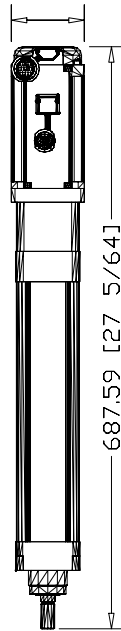

86.00 [3 25/64]

TLAR-A3200E-B4A
TL Series Electric
Cylinder, 63 Frame size,
200mm stroke