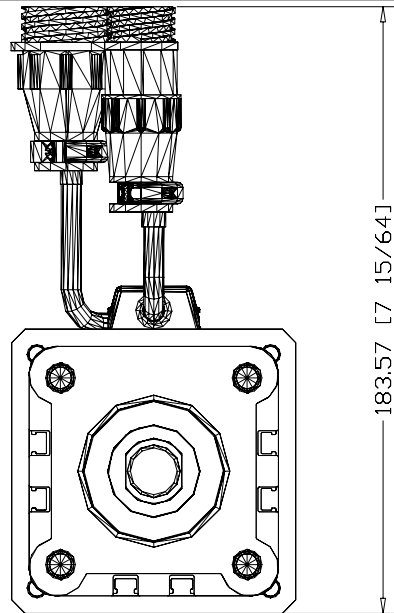

86.00 [3 25/64]

TLAR-A3200E-B4A
TL Series Electric
Cylinder, 63 Frame size,
200mm stroke