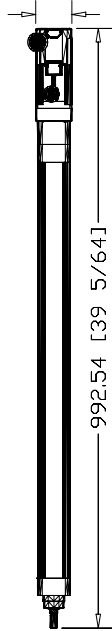

60.00 [2 23/64]

TLAR-A2600F-B4A
TL Series Electric
Cylinder, 40 Frame size,
600mm stroke