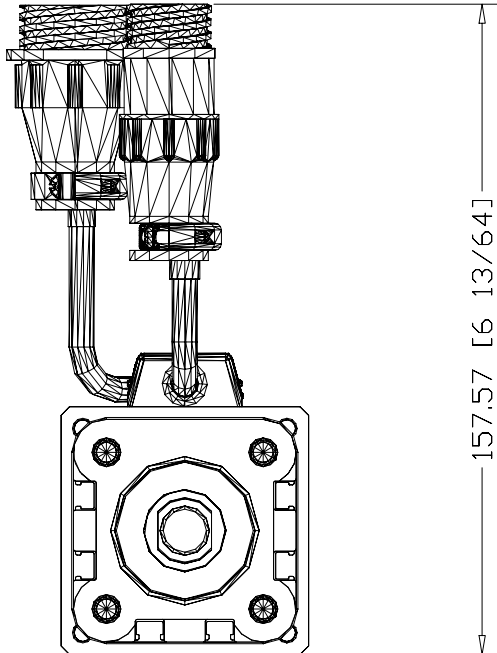

60.00 [2 23/64]

TLAR-A2300F-B4A
TL Series Electric
Cylinder, 40 Frame size,
300mm stroke