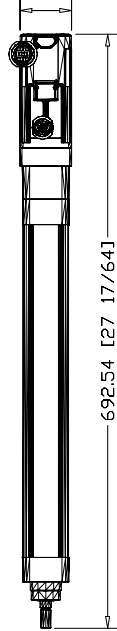

60.00 [2 23/64]

TLAR-A2300F-B4A
TL Series Electric
Cylinder, 40 Frame size,
300mm stroke