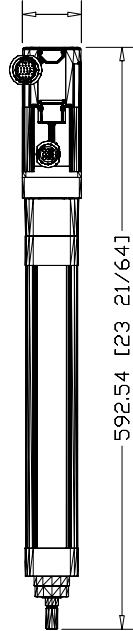

60.00 [2 23/64]

TLAR-A2200F-B4A
TL Series Electric
Cylinder, 40 Frame size,
200mm stroke