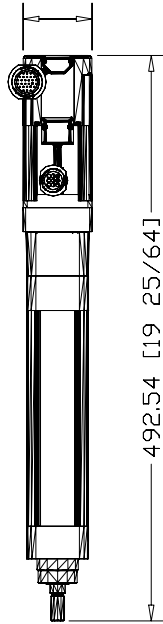

60.00 [2 23/64]

TLAR-A2100F-B4A
TL Series Electric
Cylinder, 40 Frame size,
100mm stroke