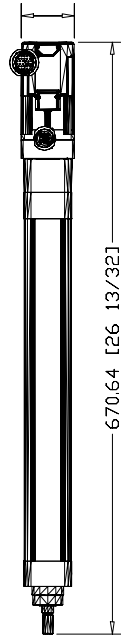

60.00 [2 23/64]

TLAR-A2300C-B4A  
TL Series Electric  
Cylinder, 40 Frame size,  
300mm stroke