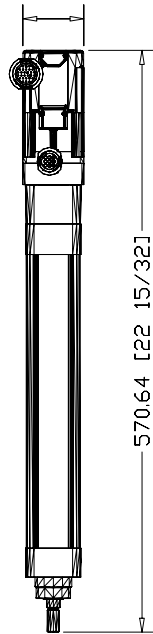

60.00 [2 23/64]

TLAR-A2200C-B4A  
TL Series Electric  
Cylinder, 40 Frame size,  
200mm stroke