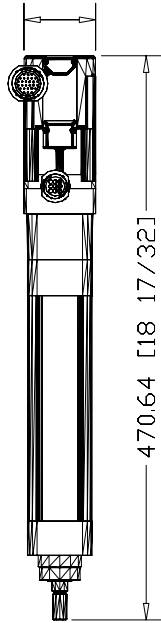

60.00 [2 23/64]

TLAR-A2100C-B4A  
TL Series Electric  
Cylinder, 40 Frame size,  
100mm stroke