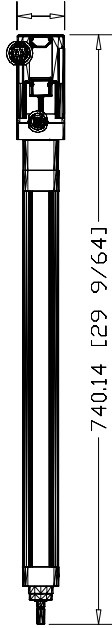

60.00 [2 23/64]

TLAR-A1400E-B4A
TL Series Electric
Cylinder, 32 Frame size,
400mm stroke