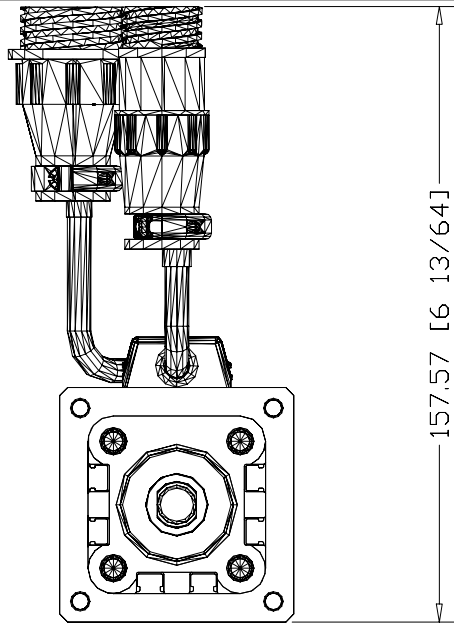

60.00 [2 23/64]

TLAR-A1300E-B4A
TL Series Electric
Cylinder, 32 Frame size,
300mm stroke