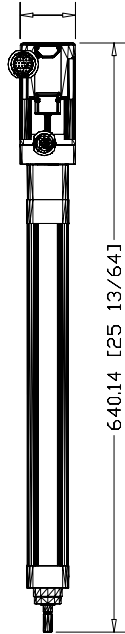

60.00 [2 23/64]

TLAR-A1300E-B4A
TL Series Electric
Cylinder, 32 Frame size,
300mm stroke