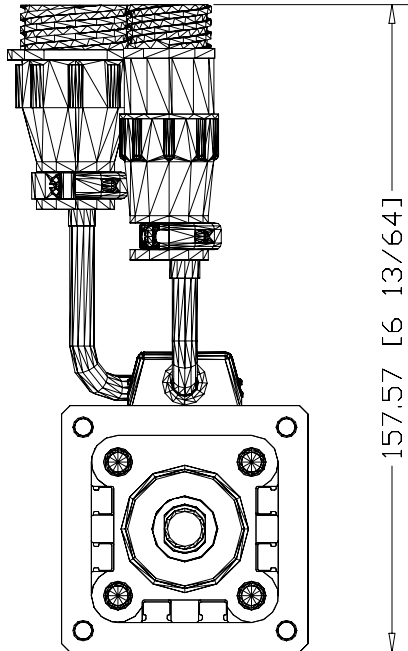

60.00 [2 23/64]

TLAR-A1200E-B4A
TL Series Electric
Cylinder, 32 Frame size,
200mm stroke