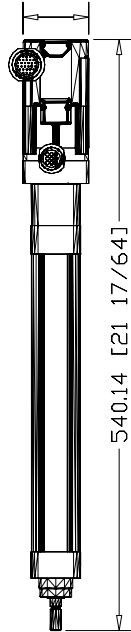

60.00 [2 23/64]

TLAR-A1200E-B4A
TL Series Electric
Cylinder, 32 Frame size,
200mm stroke