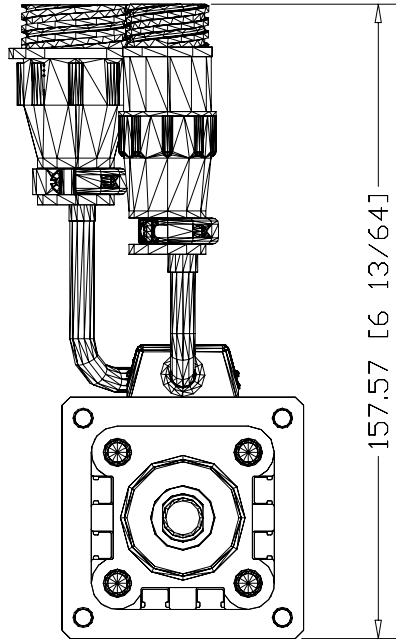

60.00 [2 23/64]

TLAR-A1100E-B4A  
TL Series Electric  
Cylinder, 32 Frame size,  
100mm stroke