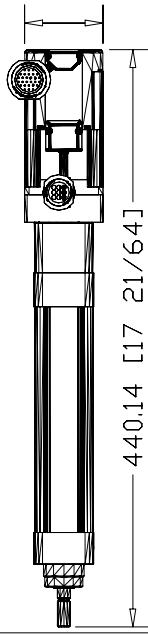

60.00 [2 23/64]

TLAR-A1100E-B4A  
TL Series Electric  
Cylinder, 32 Frame size,  
100mm stroke