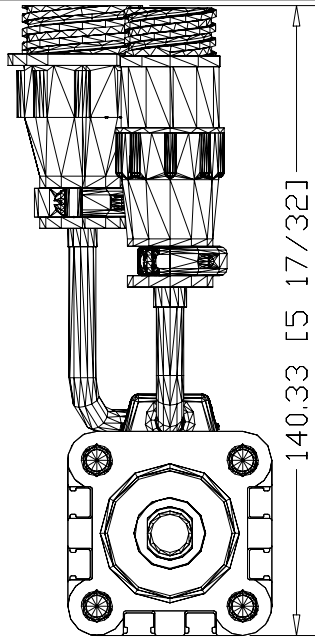

45.75 [1 51/64]

726.92 [28 5/8]

140.33 [5 17/32]

TLAR-A1400B-B4A  
TL Series Electric  
Cylinder, 32 Frame size,  
400mm stroke