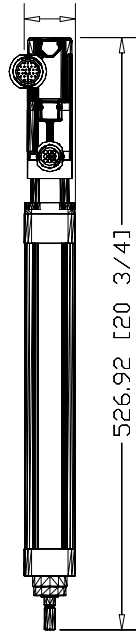

45.50 [1 51/64]

TLAR-A1200B-B4A
TL Series Electric
Cylinder, 32 Frame size,
200mm stroke