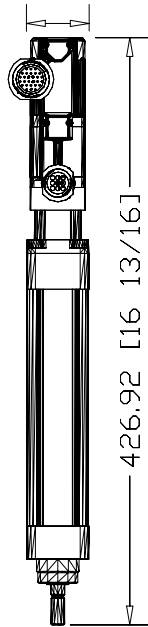

45.58 [1 51/64]

TLAR-A1100B-B4A
TL Series Electric
Cylinder, 32 Frame size,
100mm stroke