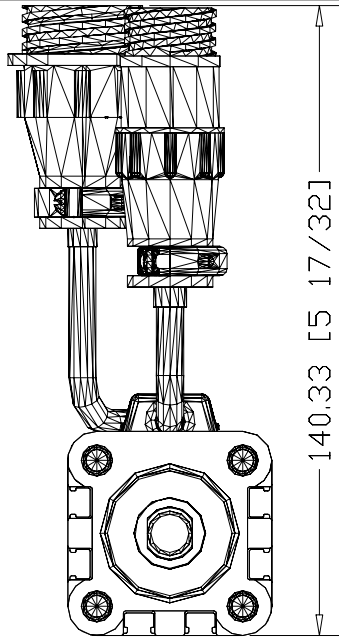

45.58 [1 51/64]

TLAR-A1100B-B4A
TL Series Electric
Cylinder, 32 Frame size,
100mm stroke