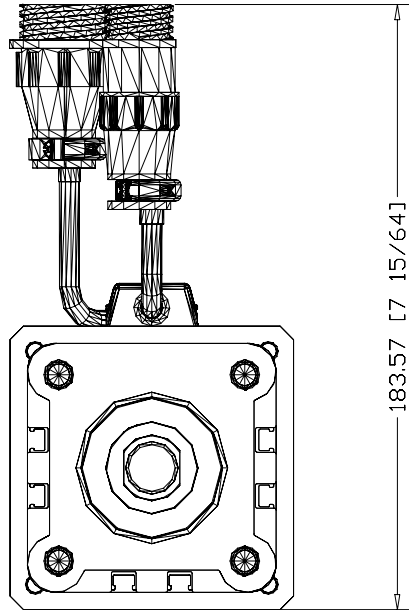

86.00 [3 25/64]

TLAR-A3600H-B2A
TL Series Electric
Cylinder, 63 Frame size,
600mm stroke