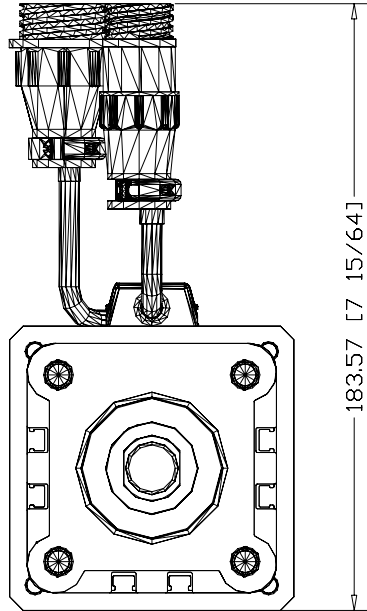

86.00 [3 25/64]

TLAR-A3400H-B2A
TL Series Electric
Cylinder, 63 Frame size,
400mm stroke