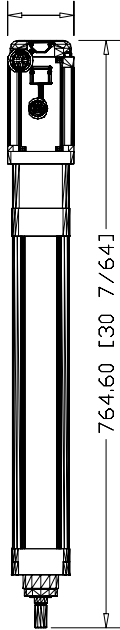

86.00 [3 25/64]

TLAR-A3300H-B2A
TL Series Electric
Cylinder, 63 Frame size,
300mm stroke