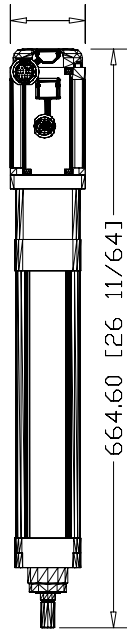

86.00 [3 25/64]

TLAR-A3200H-B2A
TL Series Electric
Cylinder, 63 Frame size,
200mm stroke