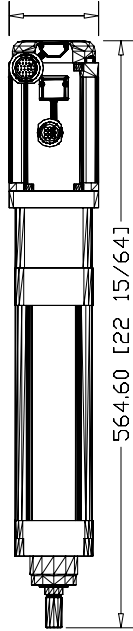

86.00 [3 25/64]

TLAR-A3100H-B2A
TL Series Electric
Cylinder, 63 Frame size,
100mm stroke