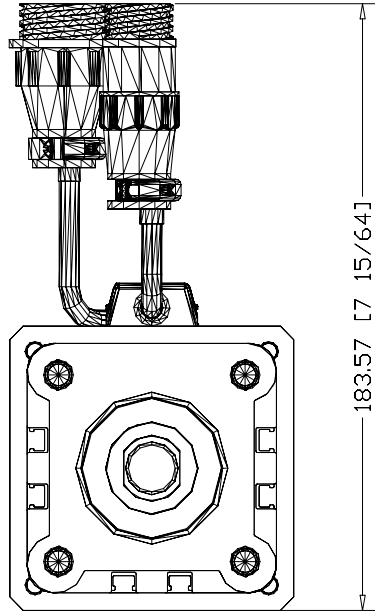

86.00 [3 25/64]

TLAR-A3600E-B2A  
TL Series Electric  
Cylinder, 63 Frame size,  
600mm stroke