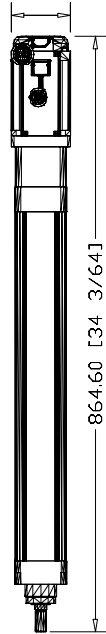

86.00 [3 25/64]

TLAR-A3400E-B2A  
TL Series Electric  
Cylinder, 63 Frame size,  
400mm stroke