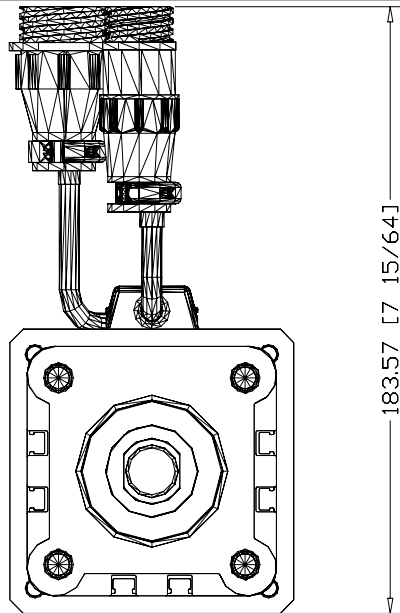

86.00 [3 25/64]

TLAR-A3400E-B2A  
TL Series Electric  
Cylinder, 63 Frame size,  
400mm stroke