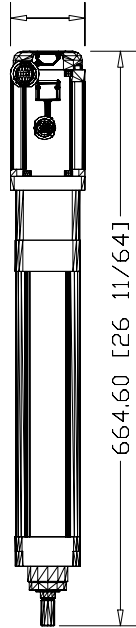

86.00 [3 25/64]

TLAR-A3200E-B2A
TL Series Electric
Cylinder, 63 Frame size,
200mm stroke