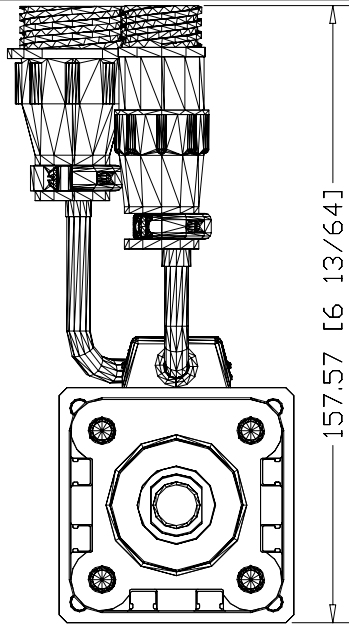

60.00 [2 23/64]

757.94 [29 27/32]

157.57 [6 13/64]

TLAR-A2400F-B2A
TL Series Electric
Cylinder, 40 Frame size,
400mm stroke