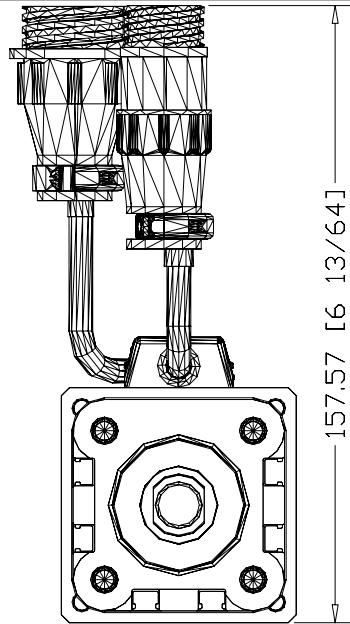

60.00 [2 23/64]

657.94 [25 29/32]

157.57 [6 13/64]

TLAR-A2300F-B2A
TL Series Electric
Cylinder, 40 Frame size,
300mm stroke