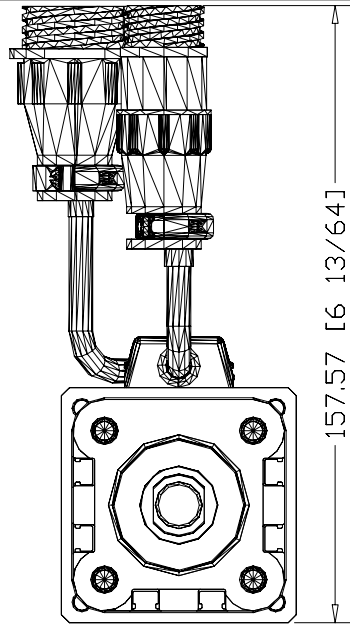

60.00 [2 23/64]

TLAR-A2200F-B2A
TL Series Electric
Cylinder, 40 Frame size,
200mm stroke