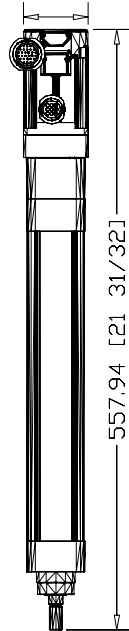

60.00 [2 23/64]

TLAR-A2200F-B2A
TL Series Electric
Cylinder, 40 Frame size,
200mm stroke