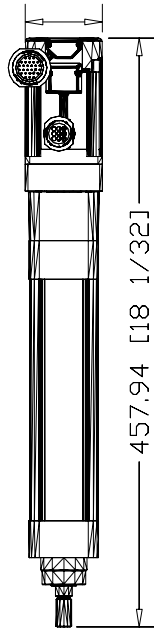

60.00 [2 23/64]

TLAR-A2100F-B2A  
TL Series Electric  
Cylinder, 40 Frame size,  
100mm stroke