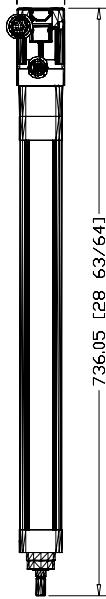

60.00 [2 23/64]

TLAR-A2400C-B2A
TL Series Electric
Cylinder, 40 Frame size,
400mm stroke