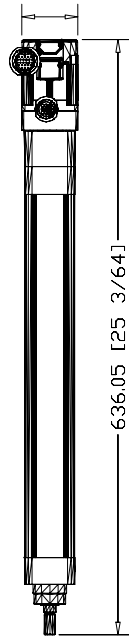

60.00 [2 23/64]

TLAR-A2300C-B2A
TL Series Electric
Cylinder, 40 Frame size,
300mm stroke