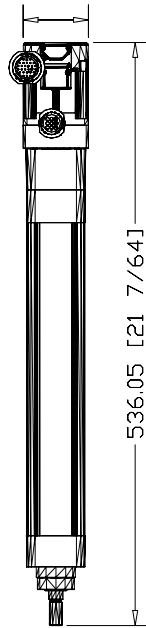

60.00 [2 23/64]

TLAR-A2200C-B2A
TL Series Electric
Cylinder, 40 Frame size,
200mm stroke