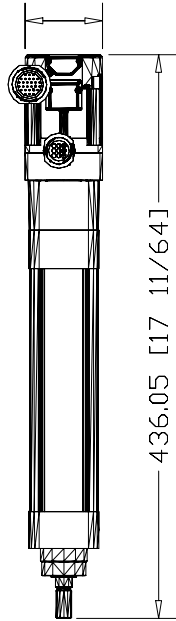

60.00 [2 23/64]

TLAR-A2100C-B2A
TL Series Electric
Cylinder, 40 Frame size,
100mm stroke