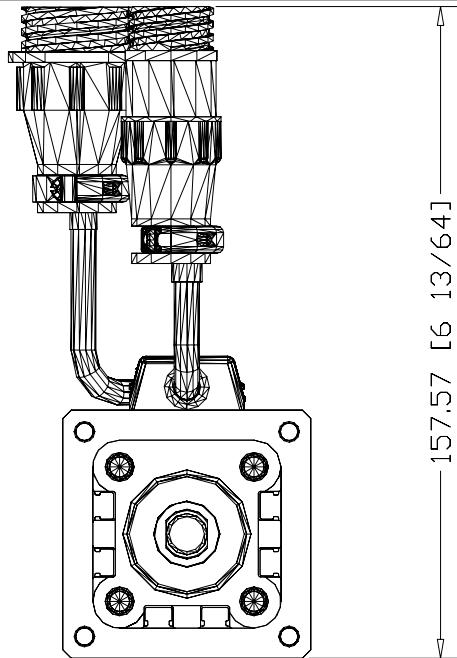

60.00 [2 23/64]

605.55 [23 27/32]

157.57 [6 13/64]

TLAR-A1300E-B2A

TL Series Electric  
Cylinder, 32 Frame size,  
300mm stroke