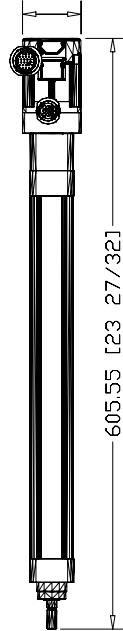

60.00 [2 23/64]

605.55 [23 27/32]

157.57 [6 13/64]

TLAR-A1300E-B2A

TL Series Electric  
Cylinder, 32 Frame size,  
300mm stroke