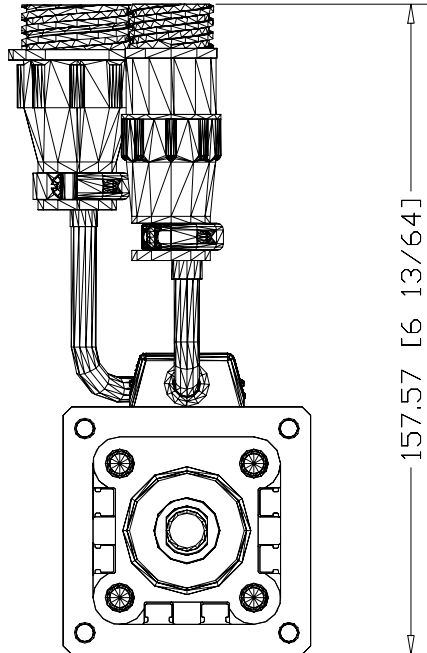

60.00 [2 23/64]

TLAR-A1200E-B2A
TL Series Electric
Cylinder, 32 Frame size,
200mm stroke