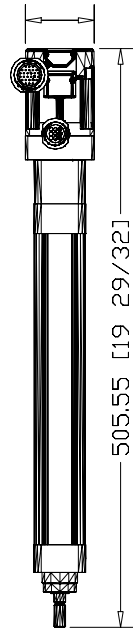

60.00 [2 23/64]

TLAR-A1200E-B2A
TL Series Electric
Cylinder, 32 Frame size,
200mm stroke