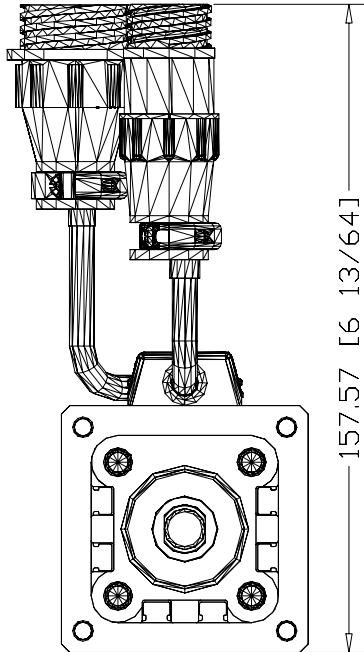

60.00 [2 23/64]

TLAR-A1100E-B2A  
TL Series Electric  
Cylinder, 32 Frame size,  
100mm stroke

157.57 [6 13/64]