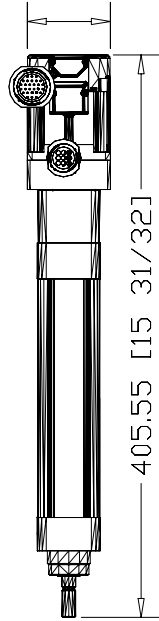

60.00 [2 23/64]

TLAR-A1100E-B2A  
TL Series Electric  
Cylinder, 32 Frame size,  
100mm stroke

157.57 [6 13/64]