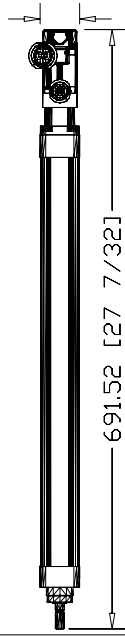

45.50 [1 51/64]

TLAR-A1400B-B2A
TL Series Electric
Cylinder, 32 Frame size,
400mm stroke