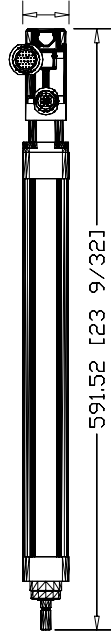

45.50 [1 51/64]

591.52 [23 9/32]

140.33 [5 17/32]

TLAR-A1300B-B2A  
TL Series Electric  
Cylinder, 32 Frame size,  
300mm stroke