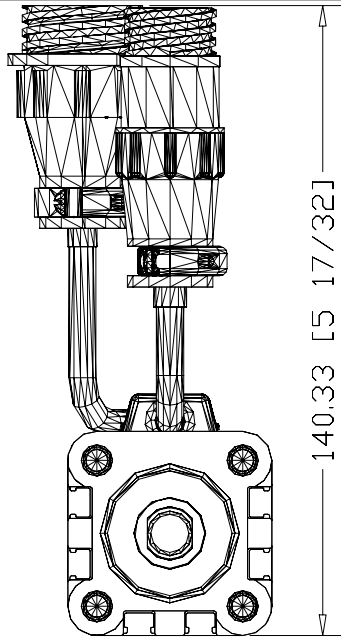

45.50 [1 51/64]

591.52 [23 9/32]

140.33 [5 17/32]

TLAR-A1300B-B2A  
TL Series Electric  
Cylinder, 32 Frame size,  
300mm stroke