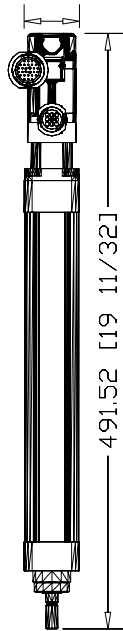

45.50 [1 51/64]

TLAR-A1200B-B2A
TL Series Electric
Cylinder, 32 Frame size,
200mm stroke