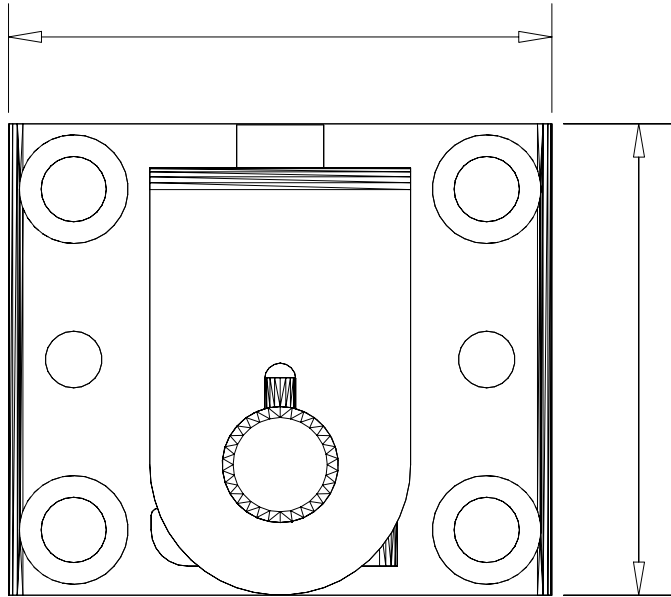

75.00 [2 61/64]

65.00 [2 9/16]

MPAR-NA31771

Right angle clevis foot,  
63

74.00 [2 29/32]