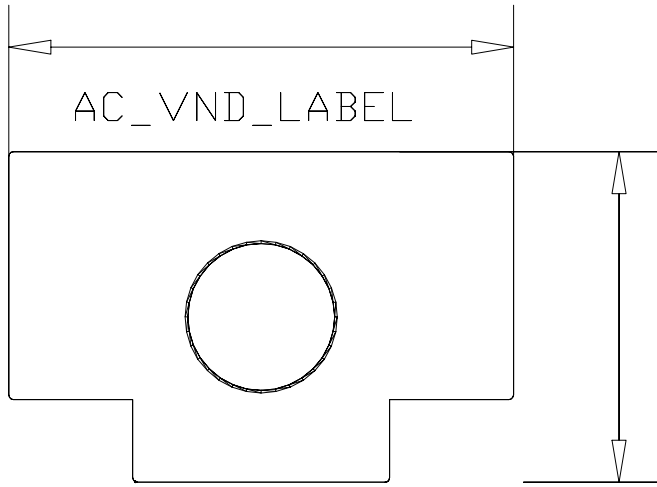

55.00 [2 11/64]

36.00 [1 27/64]

78.00 [3 5/64]

MPAR-NA161875

Trunnion support, Steel,
40